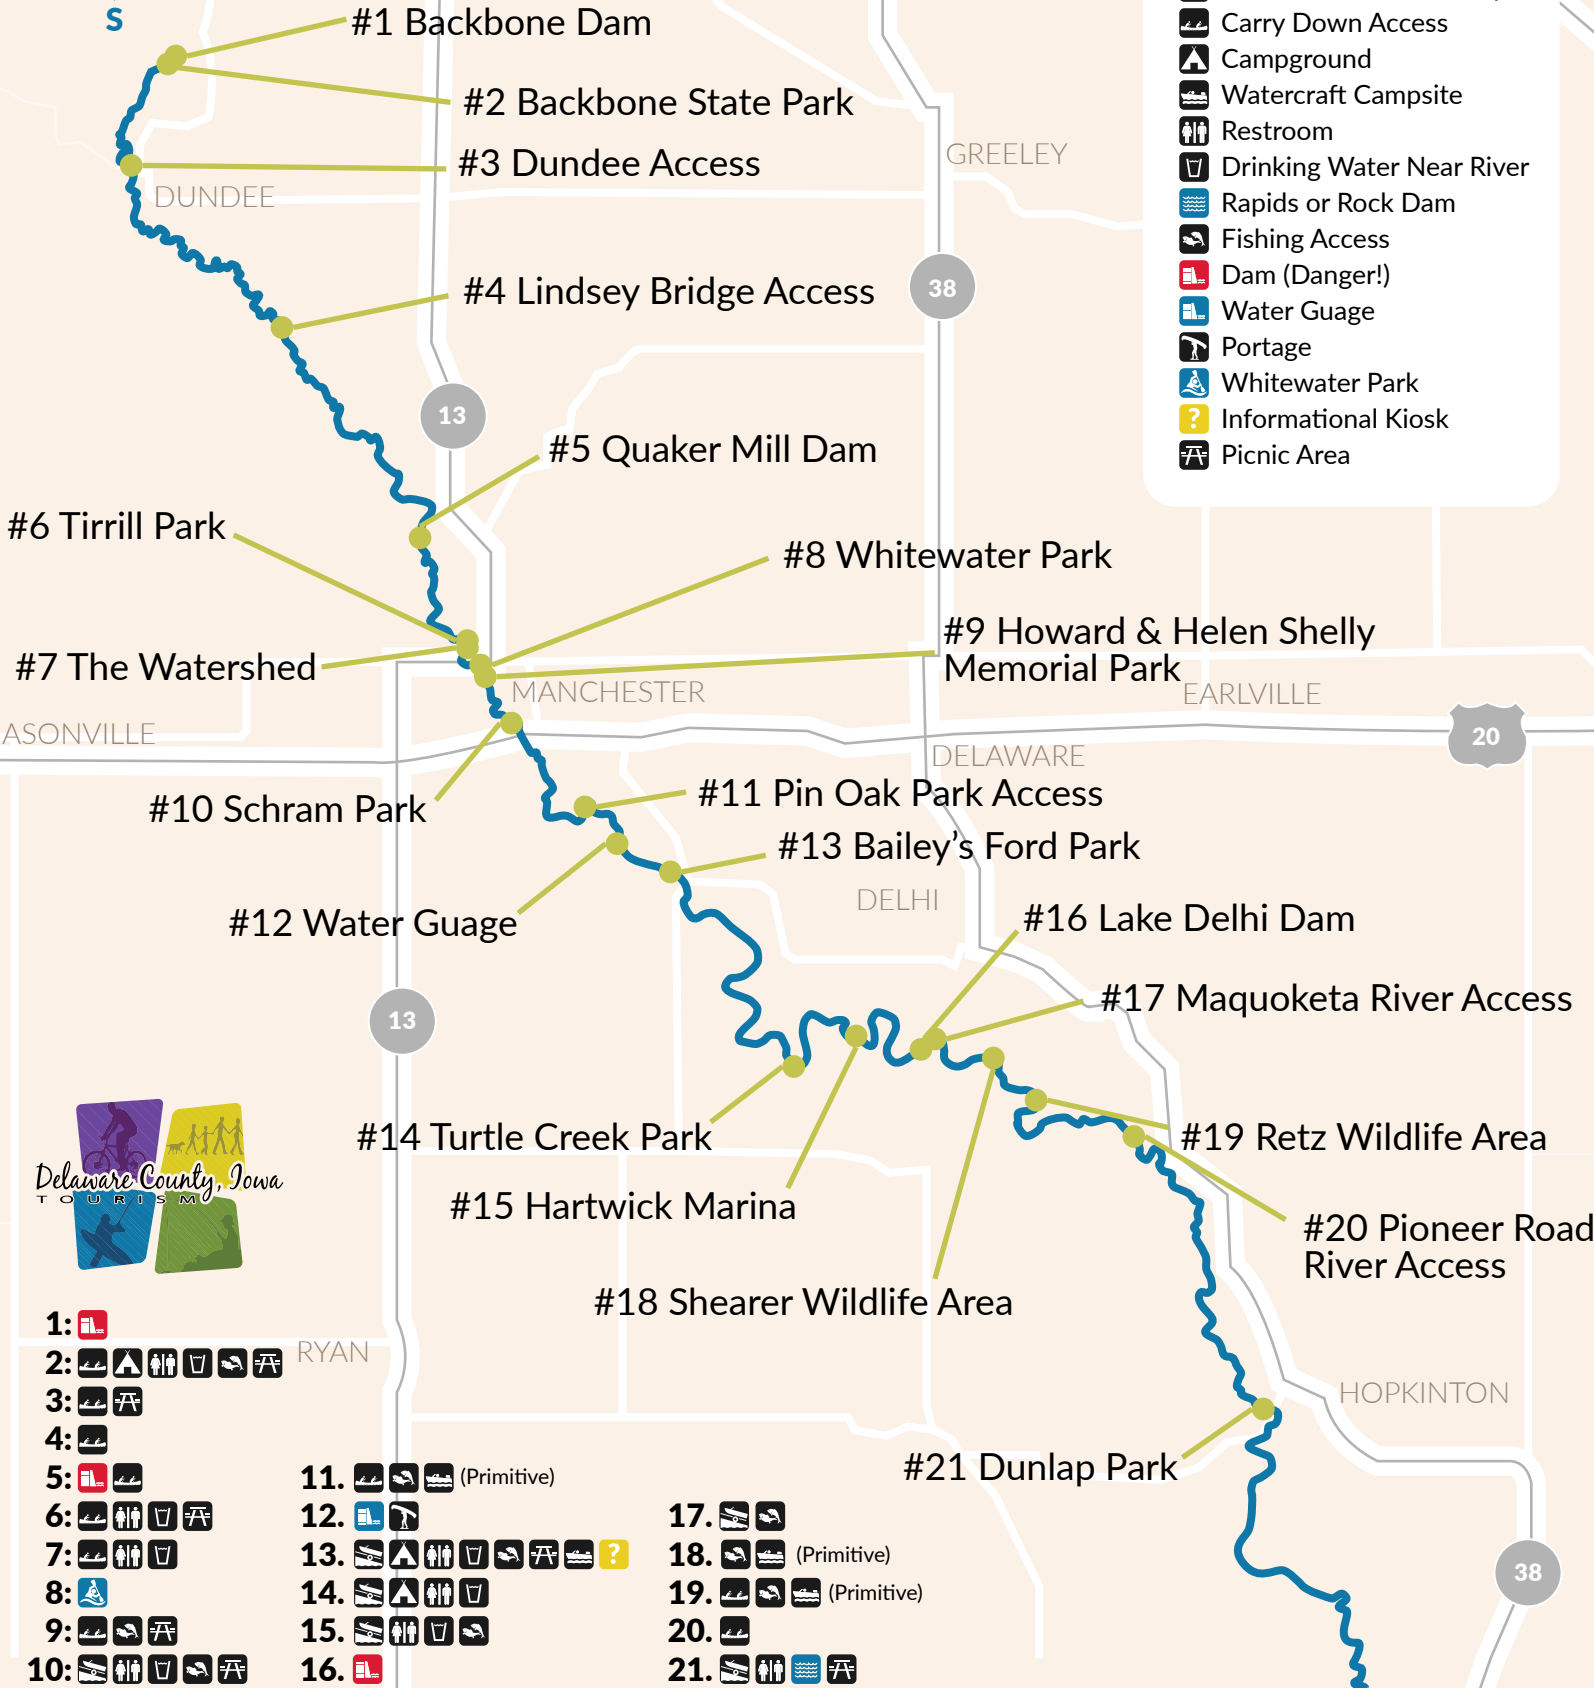

UPPER MAQUOKETA RIVER WATER TRAIL

Delaware County, Iowa

LEGEND

- Hard Surface Boat Ramp
- Carry Down Access
- Campground
- Watercraft Campsite
- Restroom
- Drinking Water Near River
- Rapids or Rock Dam
- Fishing Access
- Dam (Danger!)
- Water Gauge
- Portage
- Whitewater Park
- Informational Kiosk
- Picnic Area

- | | | |
|-----|--------------------|--------------------|
| 1: | 11: (Primitive) | 17: |
| 2: | 12: | 18: (Primitive) |
| 3: | 13: | 19: (Primitive) |
| 4: | 14: | 20: |
| 5: | 15: | 21: |
| 6: | 16: | |
| 7: | | |
| 8: | | |
| 9: | | |
| 10: | | |